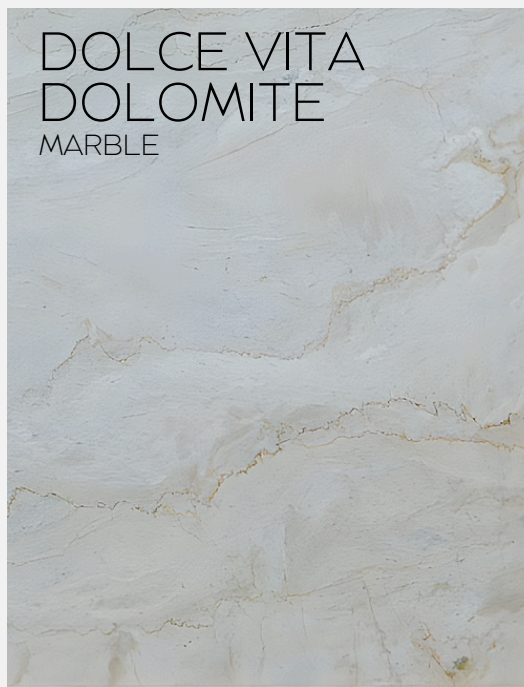

MAGBLANC

QUARTZITE

- Size: 118"x74"
- Polished Finish
- 2 CM Thickness

TAJ MAHAL

QUARTZITE

- Size: 118"x74"
- Polished Finish

MACABAUS

QUARTZITE

CRISTALITA BLUE

MARBLE

- Size: 118"x74"
- Polished Finish
- 2 CM Thickness

EMERALD
PORCELAIN

BIANCO
SUPERIORE
QUARTZITE

ITALIAN GREEN
QUARTZITE

CALCATA
VIOLA
MARBLE

DOLCE VITA
DOLOMITE
MARBLE

BLUE VELVET
QUARTZITE

CALACATTA
MARBLE

BLANCO
CREMA
QUARTZITE

DEEP BLUE
QUARTZITE

BLUE ONYX
TRANSLUCENT MARBLE

ALPINUS
TRANSLUCENT

BLUE MOON
QUARTZITE

CRYSTAL WHITE
QUARTZITE