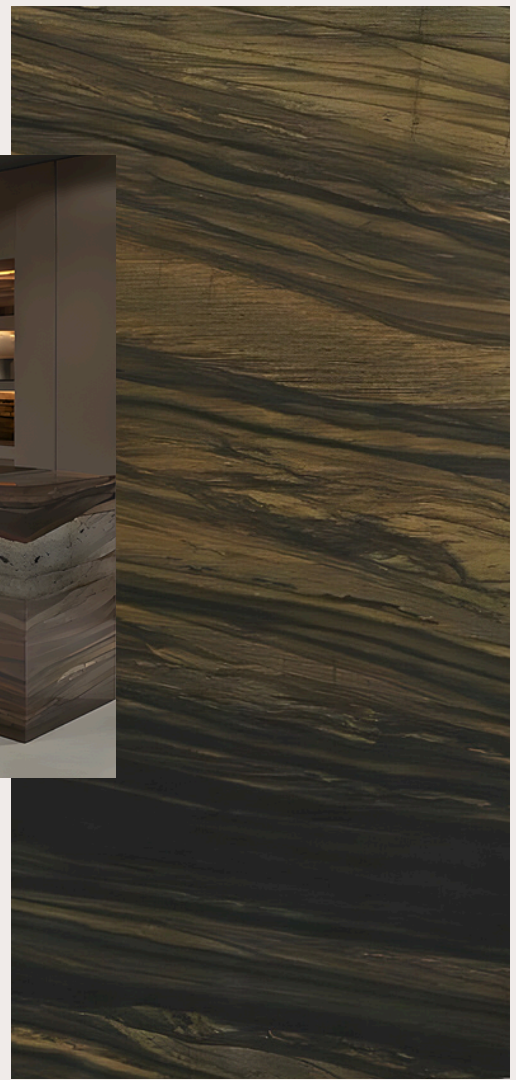

📞 480-978-2650 / 480-364-9282

✉️ contact@dardinidesigns.com

📍 7845 E Redfield Rd, Scottsdale, AZ 85260

The Surface Collection

Curated Slabs and Surfaces

SANDALUS

QUARTZITE

- Size: 118"x74"
- Polished Finish
- 2 CM Thickness

MAGBLANC

QUARTZITE

- Size: 118"x74"
- Polished Finish
- 2 CM Thickness

TAJ MAHAL

QUARTZITE

- Size: 118"x74"
- Polished Finish

MACABAUS

QUARTZITE