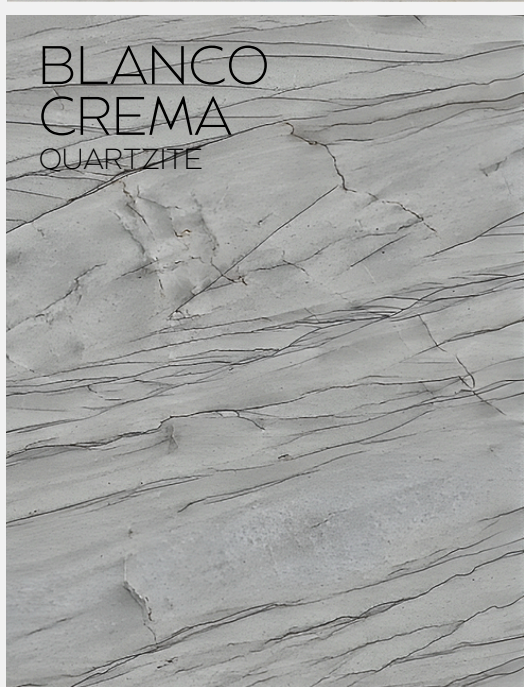

CRISTALITA BLUE

MARBLE

- Size: 118"x74"
- Polished Finish
- 2 CM Thickness

EMERALD
PORCELAIN

BIANCO
SUPERIORE
QUARTZITE

ITALIAN GREEN
QUARTZITE

CALCATA
VIOLA
MARBLE

DOLCE VITA
DOLOMITE
MARBLE

BLUE VELVET
QUARTZITE

CALACATTA
MARBLE

BLANCO
CREMA
QUARTZITE

DEEP BLUE
QUARTZITE

BLUE ONYX
TRANSLUCENT MARBLE

ALPINUS
TRANSLUCENT

BLUE MOON
QUARTZITE

CRYSTAL WHITE
QUARTZITE